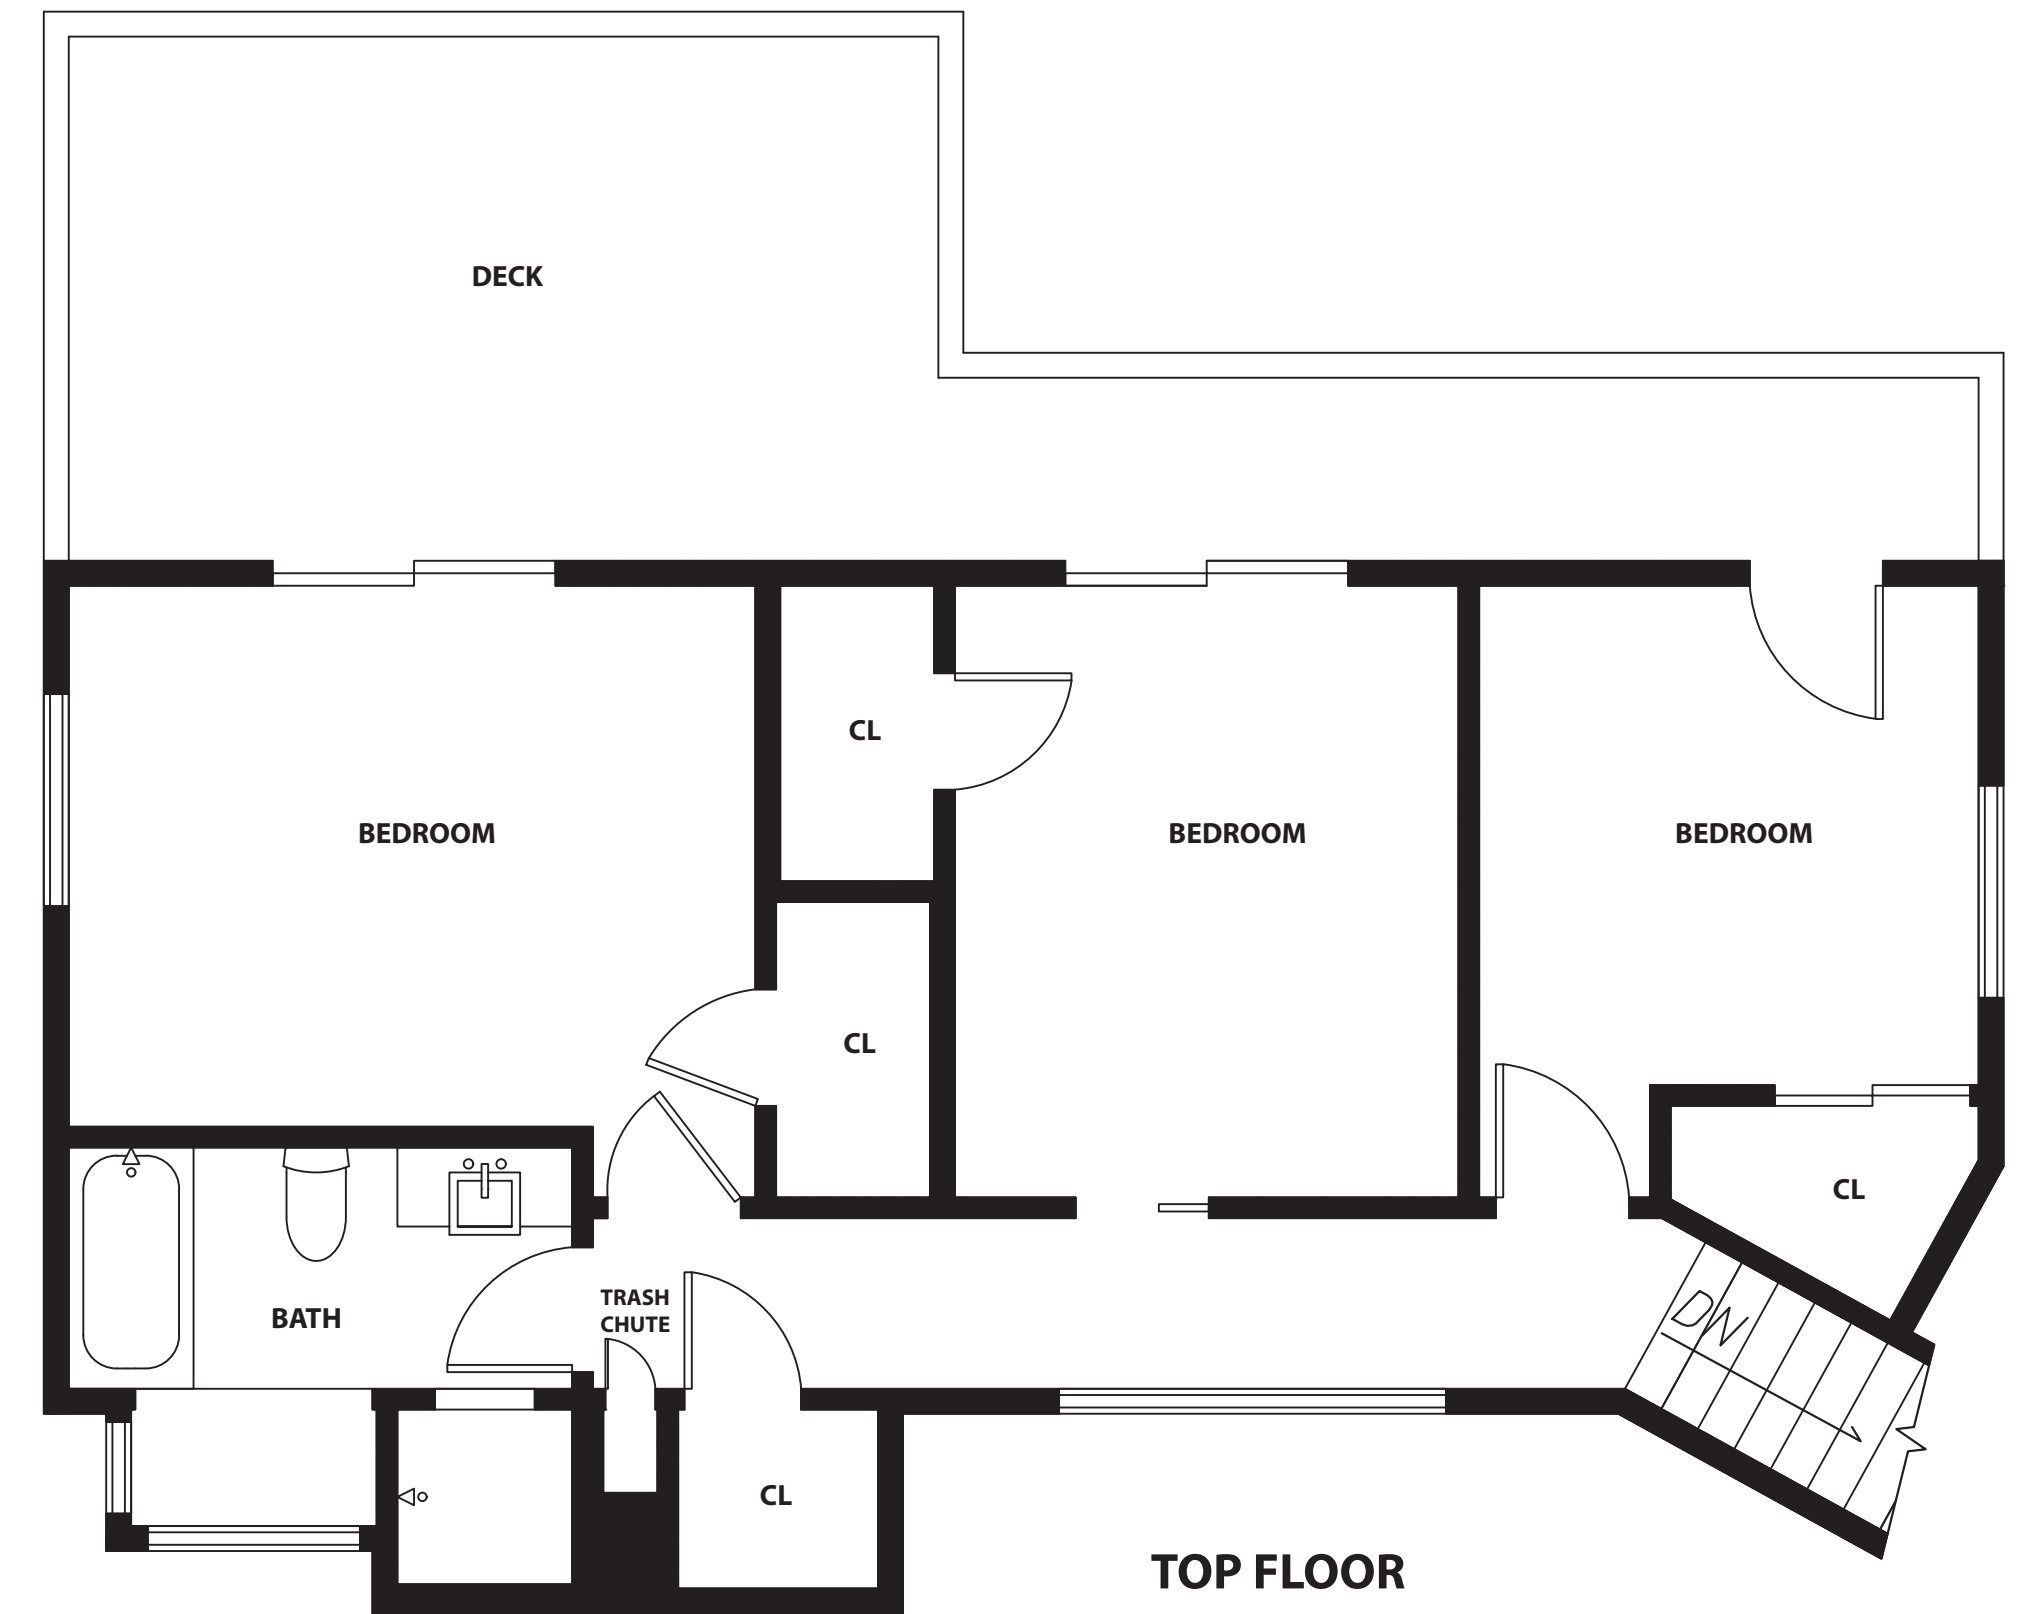

# 22526 CHARLENE WAY

CASTRO VALLEY, CALIFORNIA

DISCLAIMER: RENDERING BY OPEN HOMES PHOTOGRAPHY. ALL MEASUREMENTS ARE APPROXIMATE AND MAY NOT BE EXACT. DO NOT RELY ON THE ACCURACY OF THIS FLOOR PLAN WHEN DETERMINING THE PRICE OF A PROPERTY OR MAKING DECISIONS REGARDING BUYING OR SELLING OF PROPERTIES WITHOUT INDEPENDENT VERIFICATION.

# 22526 CHARLENE WAY

---

## CASTRO VALLEY, CALIFORNIA

DISCLAIMER: RENDERING BY OPEN HOMES PHOTOGRAPHY. ALL MEASUREMENTS ARE APPROXIMATE AND MAY NOT BE EXACT. DO NOT RELY ON THE ACCURACY OF THIS FLOOR PLAN WHEN DETERMINING THE PRICE OF A PROPERTY OR MAKING DECISIONS REGARDING BUYING OR SELLING OF PROPERTIES WITHOUT INDEPENDENT VERIFICATION.