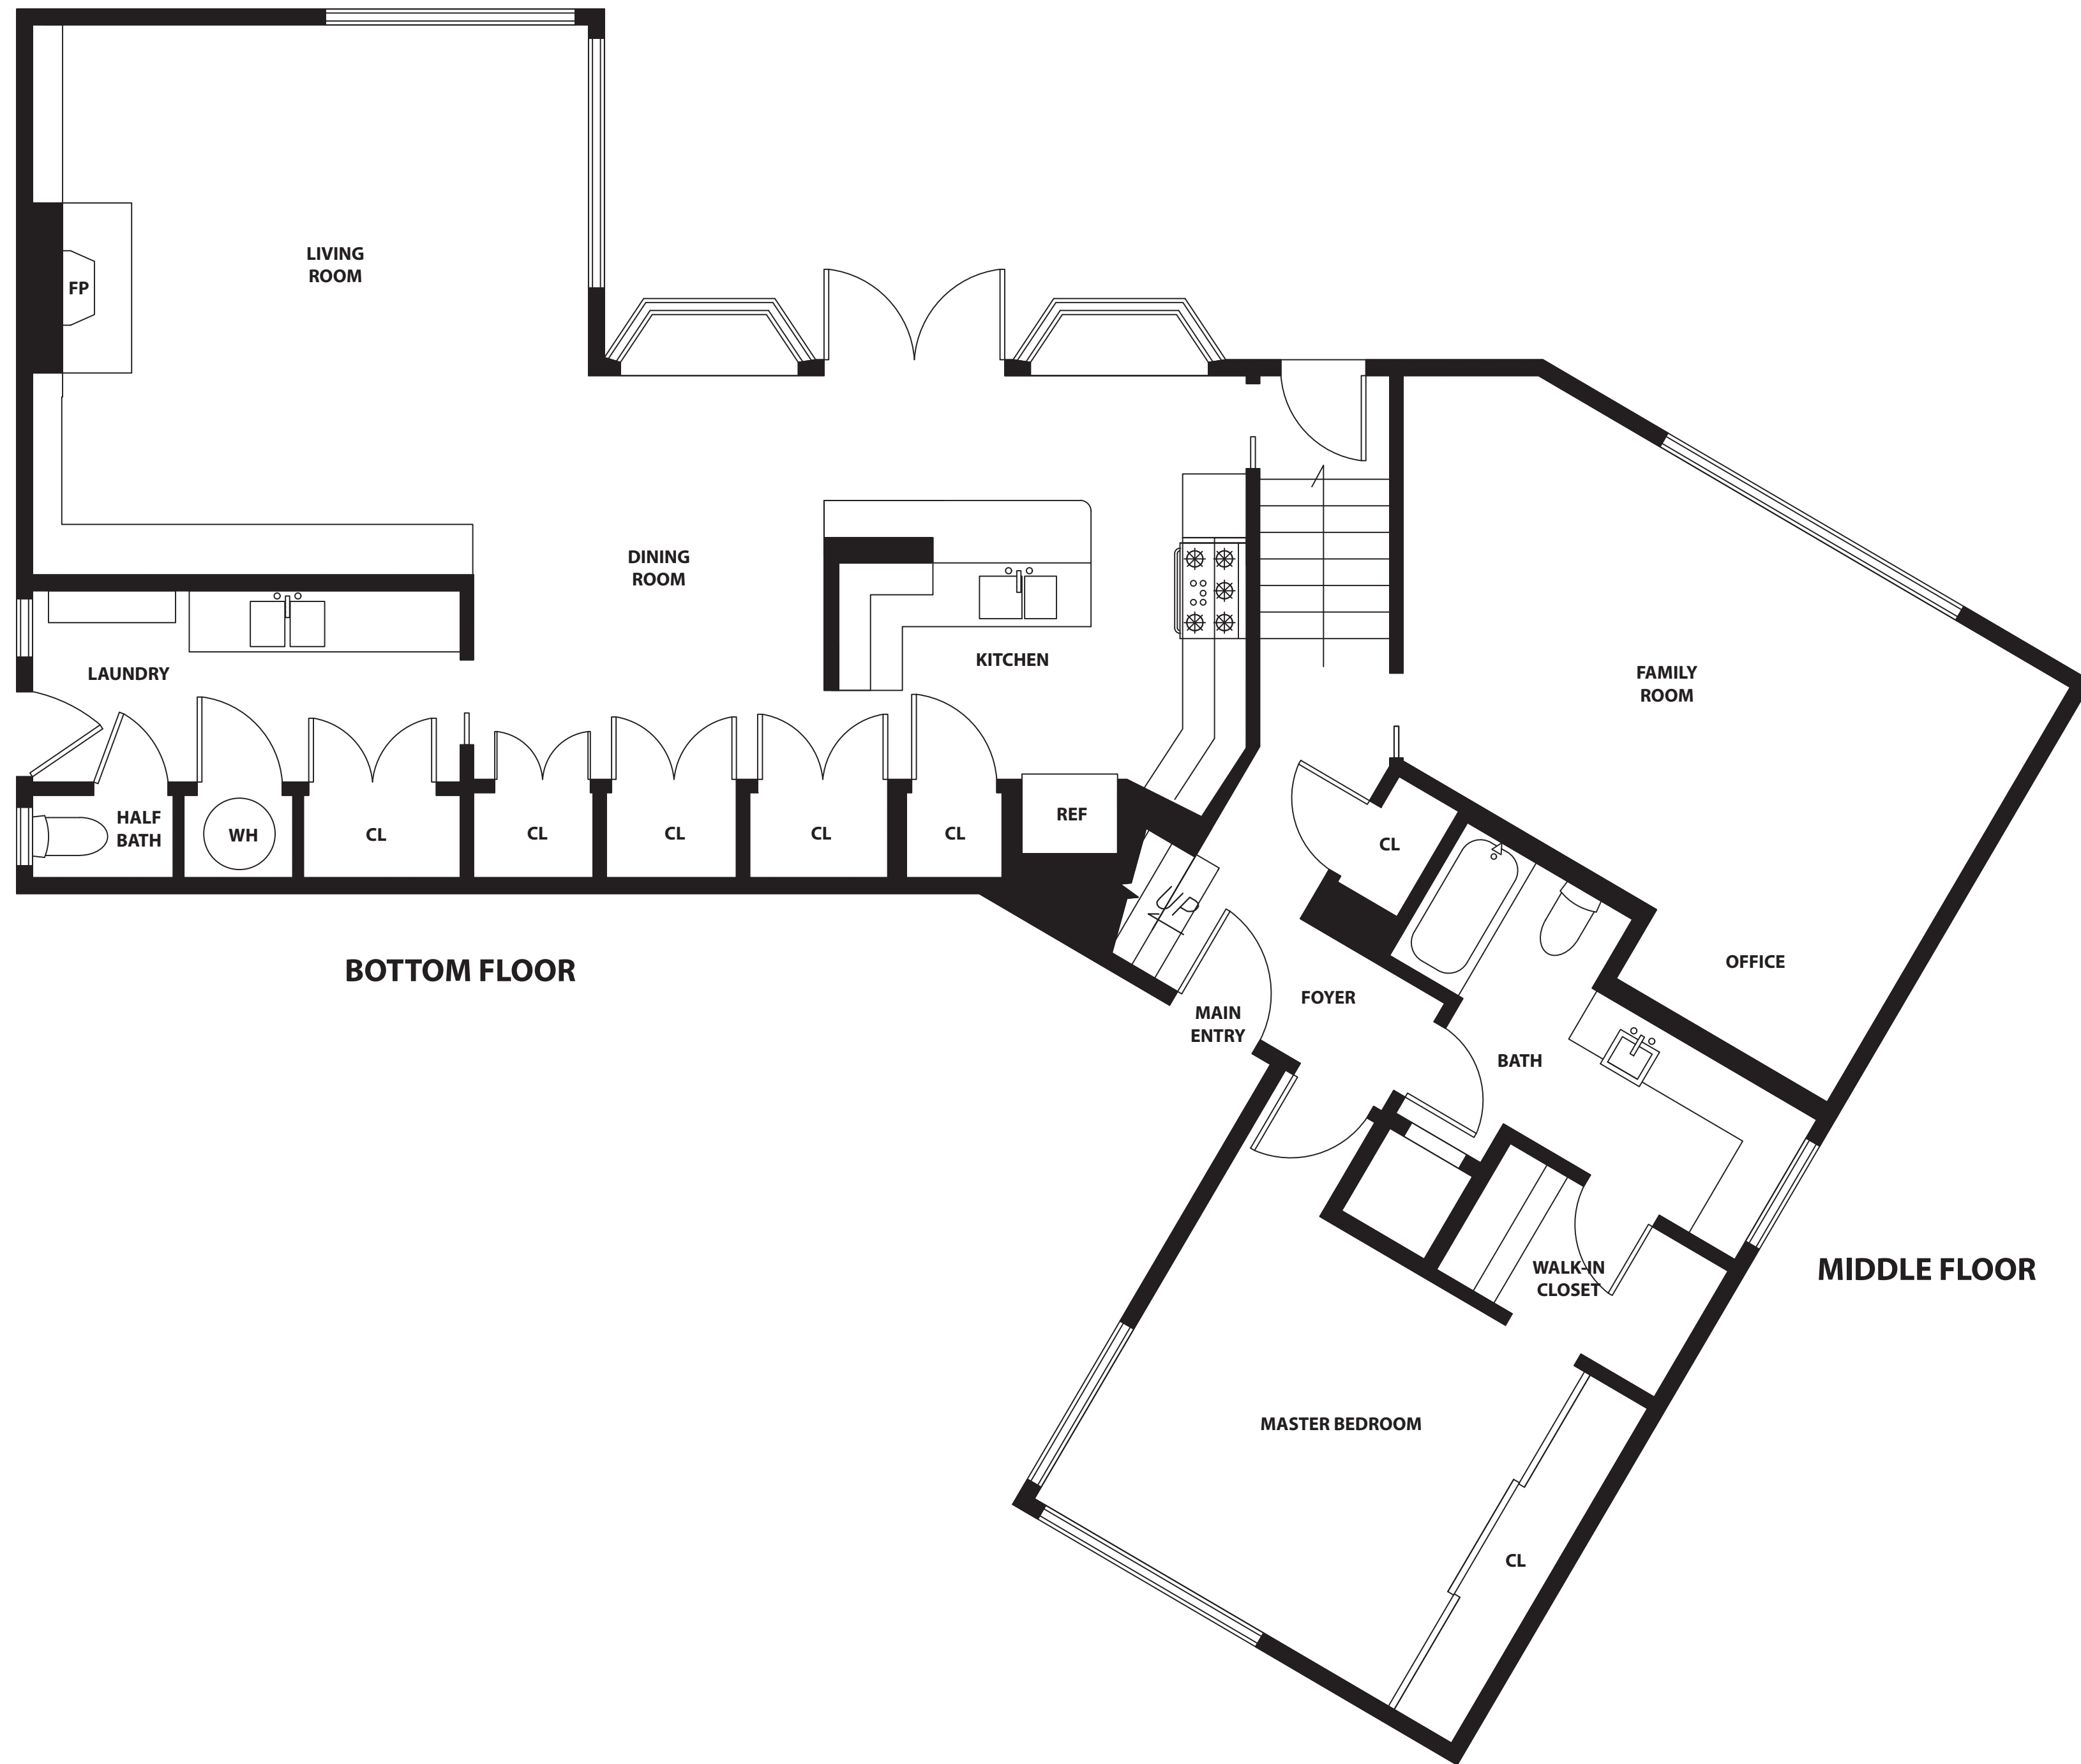

# 22526 CHARLENE WAY

CASTRO VALLEY, CALIFORNIA

DISCLAIMER: RENDERING BY OPEN HOMES PHOTOGRAPHY. ALL MEASUREMENTS ARE APPROXIMATE AND MAY NOT BE EXACT. DO NOT RELY ON THE ACCURACY OF THIS FLOOR PLAN WHEN DETERMINING THE PRICE OF A PROPERTY OR MAKING DECISIONS REGARDING BUYING OR SELLING OF PROPERTIES WITHOUT INDEPENDENT VERIFICATION.

# 22526 CHARLENE WAY

---

## CASTRO VALLEY, CALIFORNIA

DISCLAIMER: RENDERING BY OPEN HOMES PHOTOGRAPHY. ALL MEASUREMENTS ARE APPROXIMATE AND MAY NOT BE EXACT. DO NOT RELY ON THE ACCURACY OF THIS FLOOR PLAN WHEN DETERMINING THE PRICE OF A PROPERTY OR MAKING DECISIONS REGARDING BUYING OR SELLING OF PROPERTIES WITHOUT INDEPENDENT VERIFICATION.